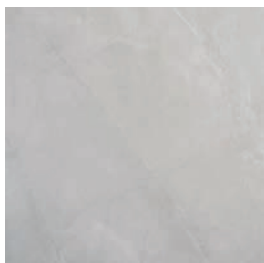

ETERNAL FLOOR TILE

PORCELÁNICO | PORCELAIN
COLOR MASA | COLOURED BISCUIT
60x60 · 24"x24" / 11,6x54,3 · 5"x21"

ENT735 MYTHOS 60x60 S93
GRIS MATE